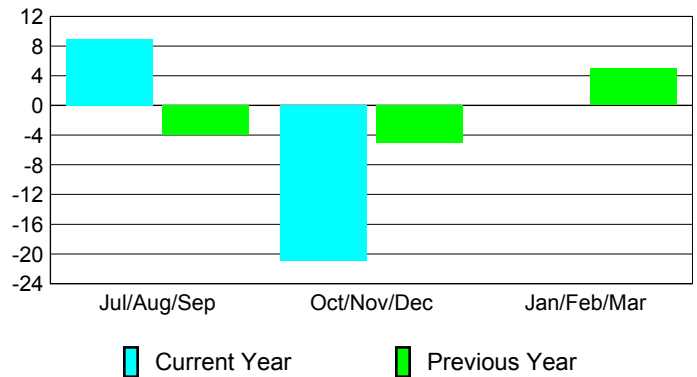

Membership Results
2012-2013

Membership
2011-2012

Month	Net Memb Goal	Actual New Memb	Actual Dropped Memb	Gain/Loss of Memb	Gain/Loss of Memb
Jul/Aug/Sep	0	41	-32	9	-4
Oct/Nov/Dec	0	19	-40	-21	-5
Jan/Feb/Mar	0	0	0	0	5
Totals	0	60	-72	-12	-4

Membership Results 2012-2013

Goal, New, Dropped, Gain/Loss

Comparison of Membership Gain/Loss

Current Year Compared to the Previous Year

Gender Comparison 2012-2013

Jul/Aug/Sep

Oct/Nov/Dec

Jan/Feb/Mar