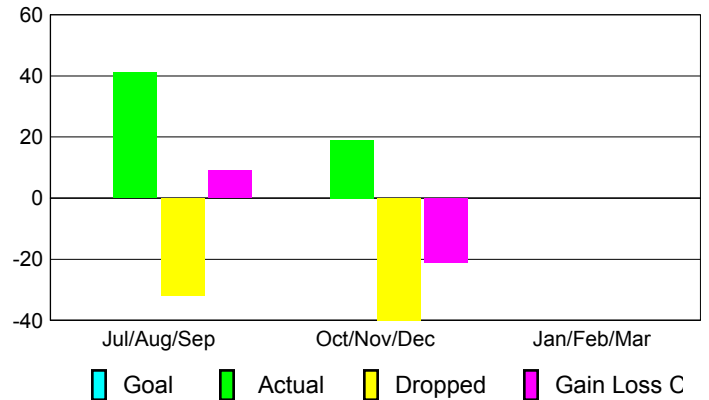

Membership Results 2012-2013

Goal, New, Dropped, Gain/Loss

Comparison of Membership Gain/Loss

Current Year Compared to the Previous Year