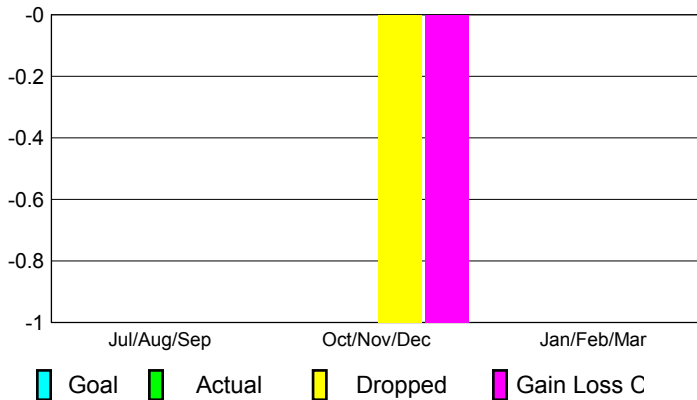

2012-2013 GMT Reports for District (or Undistricted) **District 105 A**

GMT: HOWARD PATRICK LEE

Location: ENGLAND

GMT CA: 4

CLUBS

Club Results
2012-2013

Clubs
2011-2012

Month	New Club Goal	Actual New Clubs	Actual Dropped Clubs	Gain/Loss of Clubs	Gain/Loss of Clubs
Jul/Aug/Sep	0	0	0	0	0
Oct/Nov/Dec	0	0	-1	-1	0
Jan/Feb/Mar	0	0	0	0	1
Totals	0	0	-1	-1	1

Club Results 2012-2013

Goal, New, Dropped, Gain/Loss

Comparison of Club Gain/Loss

Current Year Compared to the Previous Year

YTD Status Quo Clubs 2012-2013

Status Quo Clubs Compared to Status Quo Members

MEMBERSHIP