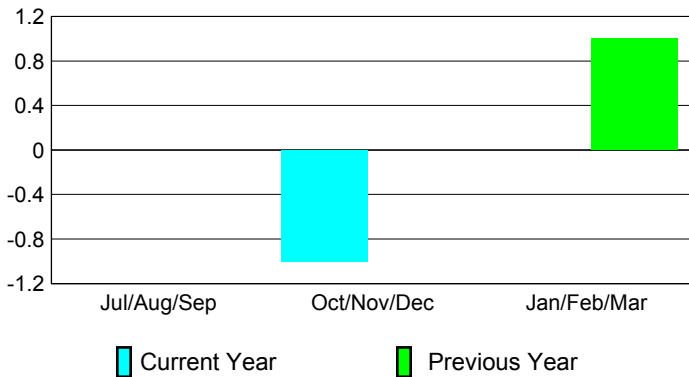

2012-2013 GMT Reports for District (or Undistricted) **District 105 A**

GMT: HOWARD PATRICK LEE

Location: ENGLAND

GMT CA: 4

CLUBS

Club Results
2012-2013

Clubs
2011-2012

Month	New Club Goal	Actual New Clubs	Actual Dropped Clubs	Gain/Loss of Clubs	Gain/Loss of Clubs
Jul/Aug/Sep	0	0	0	0	0
Oct/Nov/Dec	0	0	-1	-1	0
Jan/Feb/Mar	0	0	0	0	1
Totals	0	0	-1	-1	1

Club Results 2012-2013

Goal, New, Dropped, Gain/Loss

Comparison of Club Gain/Loss

Current Year Compared to the Previous Year

YTD Status Quo Clubs 2012-2013

Status Quo Clubs Compared to Status Quo Members

MEMBERSHIP